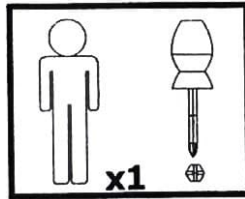

EDEN DINING CHAIR

CB-3915YBH, CB-3917YBH

1 x2	2 x2	3 x1	4 x1
5 35mm x2	6 45mm x4	7 60mm x2	8 x4
9 x4	10 x1	11 x4	

1

2

3

4